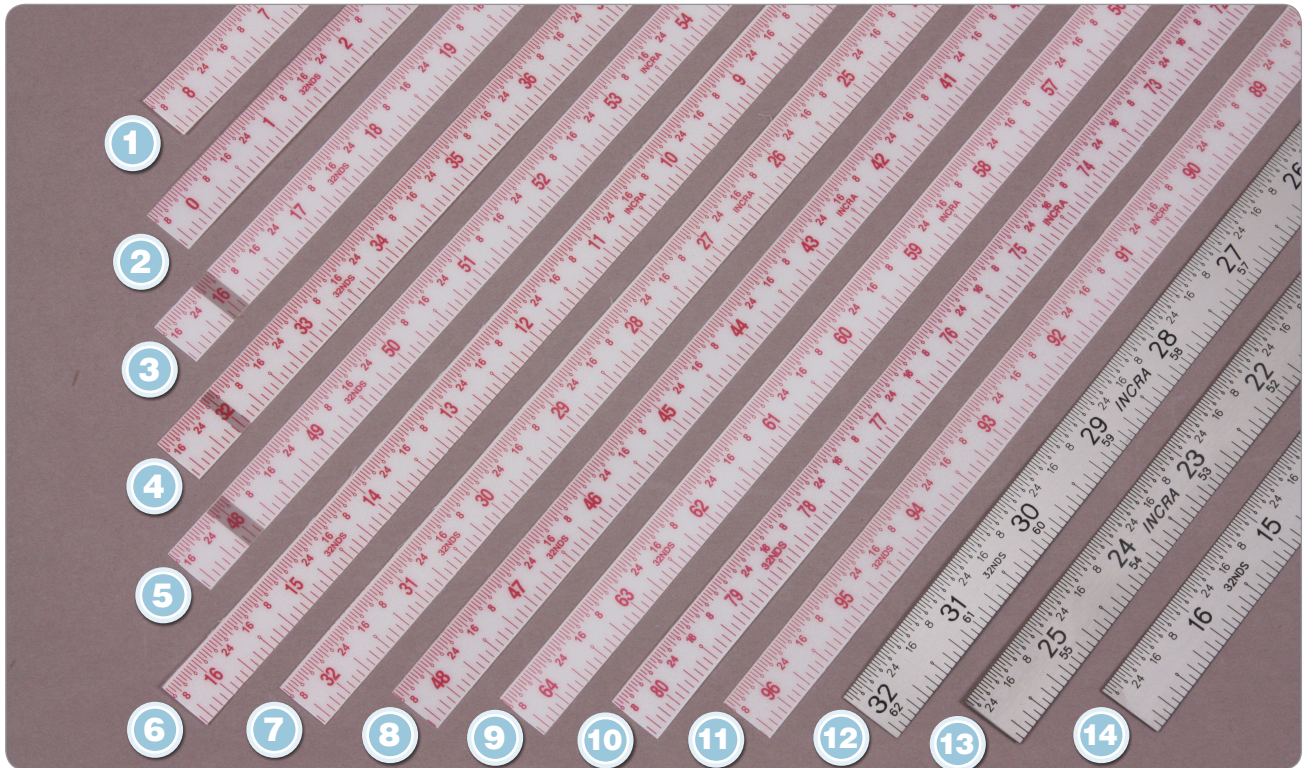

INCRA Imperial Scales

INCRA PARTS & COMPONENTS/ INCRA Scales

LIST OF COMPONENTS:

ID#	PART NUMBER	NAME OF COMPONENT
1	PSCA-808C	Lexan Scale, 8"-0-8" (8" at each end, 0" in the center)
2	PSCA-0016R	Lexan Scale, 0"-16" (0" on the left, 16" on the right)
3	PSCA-1632R	Lexan Scale, 16"-32" (16" on the left, 32" on the right)
4	PSCA-3248R	Lexan Scale, 32"-48" (32" on the left, 48" on the right)
5	PSCA-4864R	Lexan Scale, 48"-64" (48" on the left, 64" on the right)
6	PSCA-1600S	Lexan Scale, 16"-0" (16" on the left, 0" on the right)
7	PSCA-3216S	Lexan Scale, 32"-16" (32" on the left, 16" on the right)
8	PSCA-4832S	Lexan Scale, 48"-32" (48" on the left, 32" on the right)
9	PSCA-6448S	Lexan Scale, 64"-48" (64" on the left, 48" on the right)
10	PSCA-8064S	Lexan Scale, 80"-64" (80" on the left, 64" on the right)
11	PSCA-9680S	Lexan Scale, 96"-80" (96" on the left, 80" on the right)
12	PSCA-3200SS	Stainless Steel Scale 32"-0" w/Magnetic Tape
13	PSCA-2500SS	Stainless Steel Scale 25"-0" w/Magnetic Tape
14	PSCA-1600SS	Stainless Steel Scale 16"-0" w/Magnetic Tape