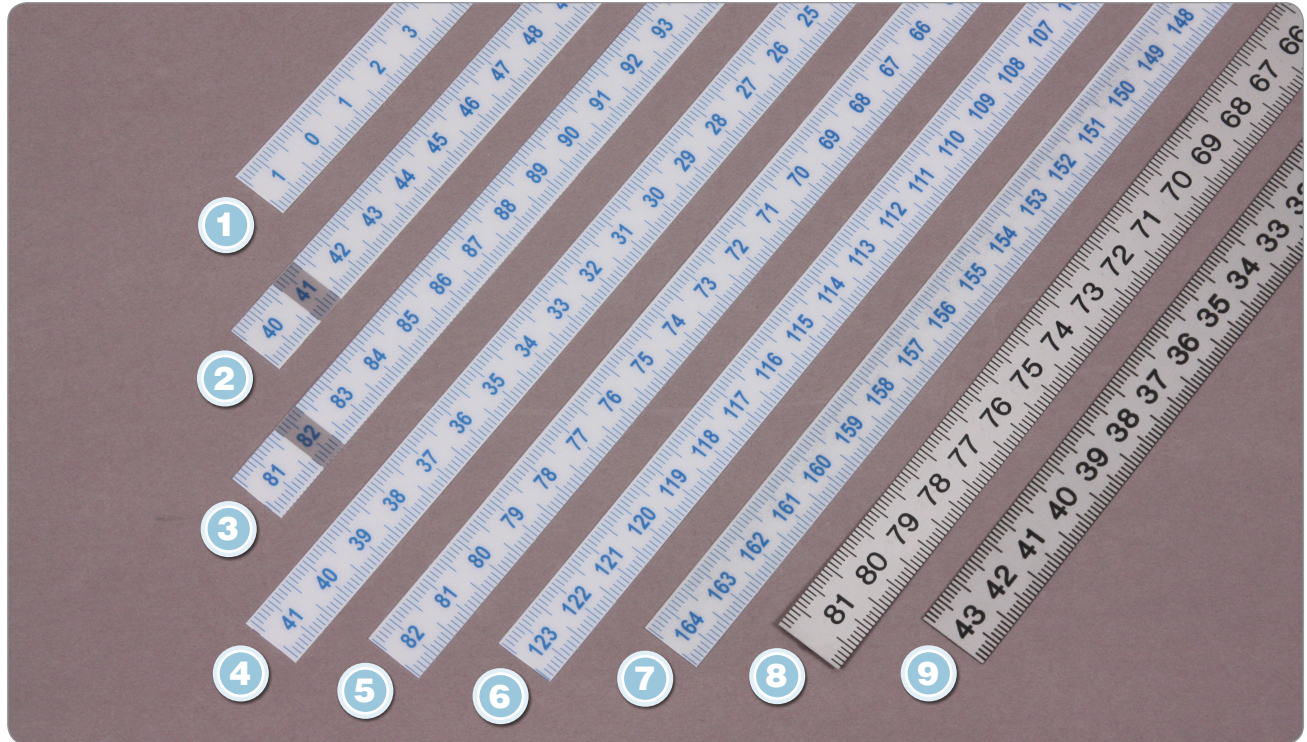

INCRA Metric Scales

INCRA PARTS & COMPONENTS/ INCRA Scales

LIST OF COMPONENTS:

ID#	PART NUMBER	NAME OF COMPONENT
1	PSCA-0041M	Lexan Scale, 0-41cm (0cm on the left, 41cm on the right)
2	PSCA-4082M	Lexan Scale, 40-82cm (40cm on the left, 82cm on the right)
3	PSCA-81123M	Lexan Scale, 81-123cm (81cm on the left, 123cm on the right)
4	PSCA-4100M	Lexan Scale, 41-0cm (41cm on the left, 0cm on the right)
5	PSCA-8240M	Lexan Scale, 82-40cm (82cm on the left, 40cm on the right)
6	PSCA-12381M	Lexan Scale, 123-81cm (123cm on the left, 81cm on the right)
7	PSCA-164122M	Lexan Scale, 164-122cm (164cm on the left, 122cm on the right)
8	PSCA-8100MSS	Stainless Steel Scale, 81-0cm w/Magnetic Tape
9	PSCA-4300MSS	Stainless Steel Scale, 43-0cm w/Magnetic Tape