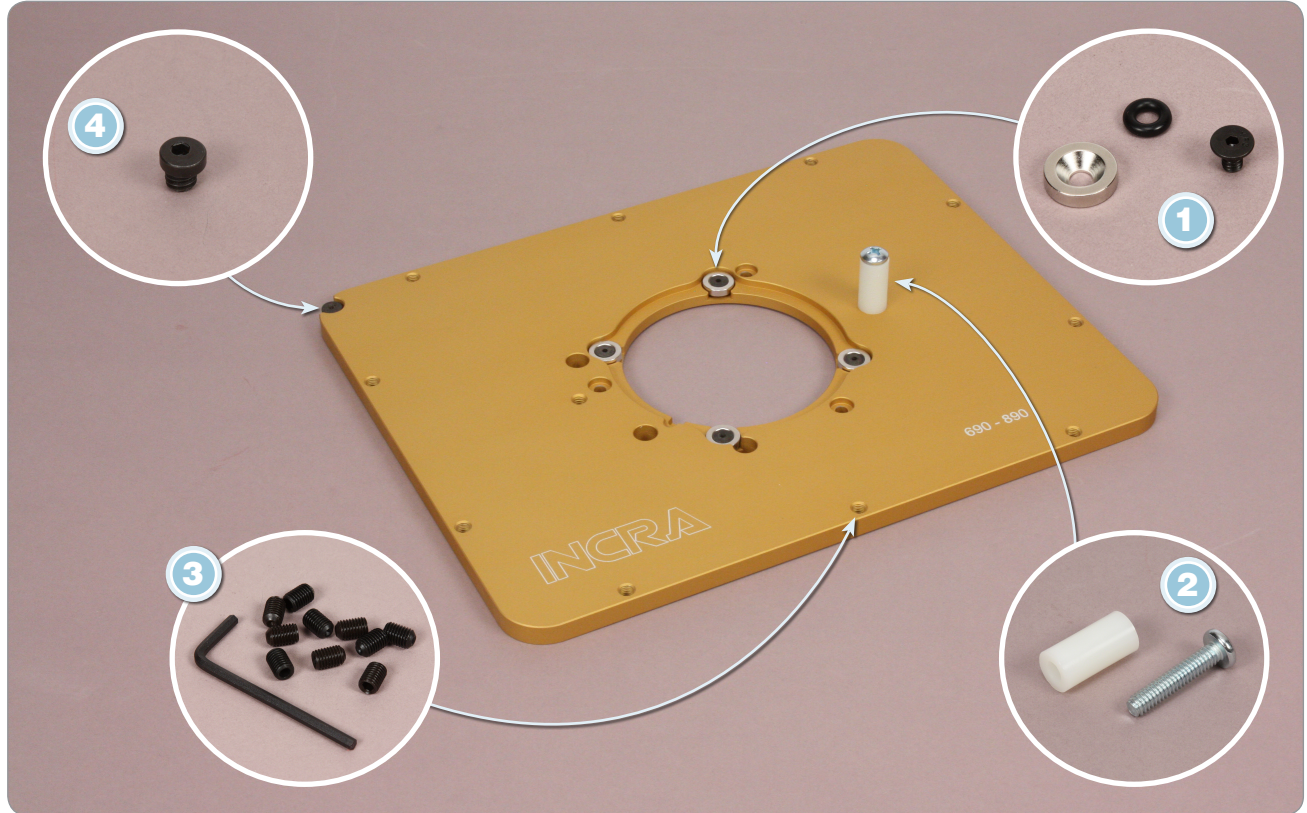

INCRA MagnaLOCK RT Plate

INCRA PARTS & COMPONENTS/
Router Fence Systems

LIST OF COMPONENTS:

ID#	PART NUMBER	NAME OF COMPONENT
1	PMLP-800100	1 ea. Magnet, Fastener and O-Ring
2	PMLP-800200	Starter Pin Hardware
3	PMLP-800300	Leveling Set Screws, 10Pk w/ 1/8" Hex Key
4	PMLP-800400	Screw, Cam 1/4-20x1/4