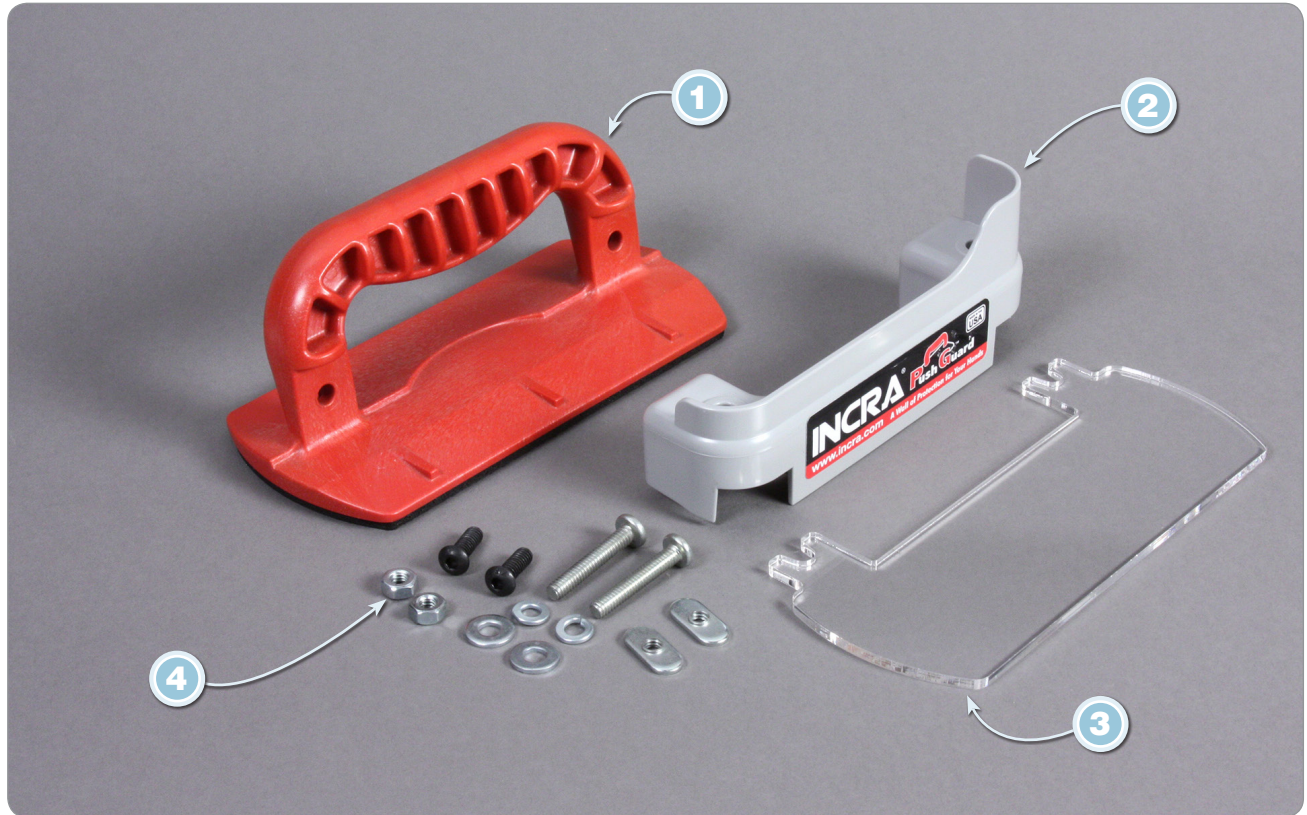

INCRA PushGuard

INCRA PARTS & COMPONENTS/
Router Fence Systems

LIST OF COMPONENTS:

ID#	PART NUMBER	NAME OF COMPONENT
1	PGD-500100	PushGuard Pushblock Only
2	PGD-500200	PushGuard Hand Guard with Mounting Hardware
3	PGD-500300	PushGuard Deflector Shield with Mounting Hardware
4	PGD-800100	PushGuard Master Hardware Pack