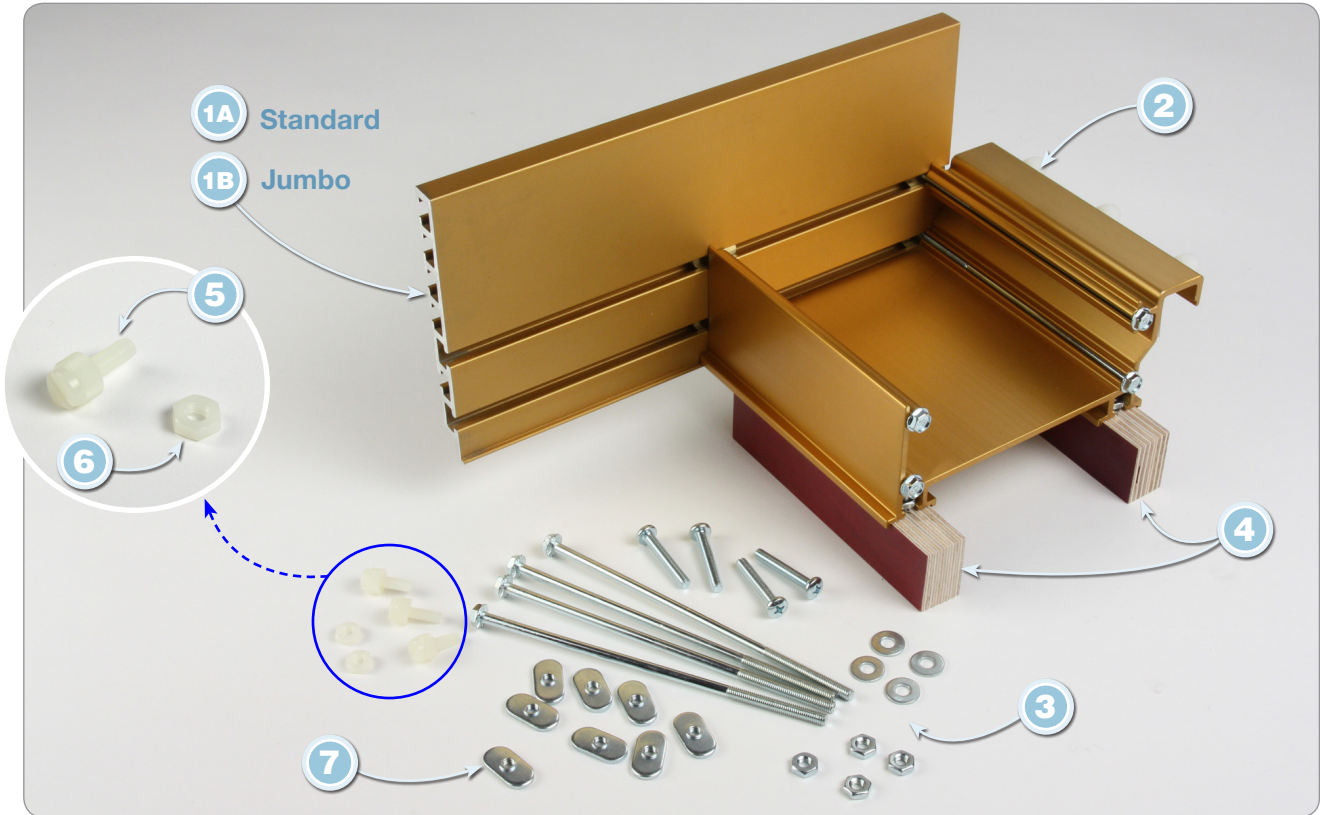

INCRA Right Angle Fixture

INCRA PARTS & COMPONENTS/
Router Fence Systems

LIST OF COMPONENTS:

ID#	PART NUMBER	NAME OF COMPONENT	PRICE
1A	PRAF-600100	Standard Faceplate, 6 -13/16"	\$ 17.19
1B	PRAF-600200	Jumbo Faceplate, 9 - 7/8"	\$ 21.79
2	PRAF-600300	RAF Body	\$ 20.64
3	PRAF-800100	Right Angle Fixture Assembly Hardware	\$ 7.14
4	PRAF-900100	Wooden Runners, Pair	\$ 4.74
5	PNYL-100500	Nylon Knob, #10-32 x 1/2" (White) (Set of 3)	\$ 0.90
6	PNYL-200100	Nylon Nut, #10-32 (White) (Set of 3)	\$ 0.54
7	PFST-200200	Nut, Rectangular #10-32	\$ 0.60