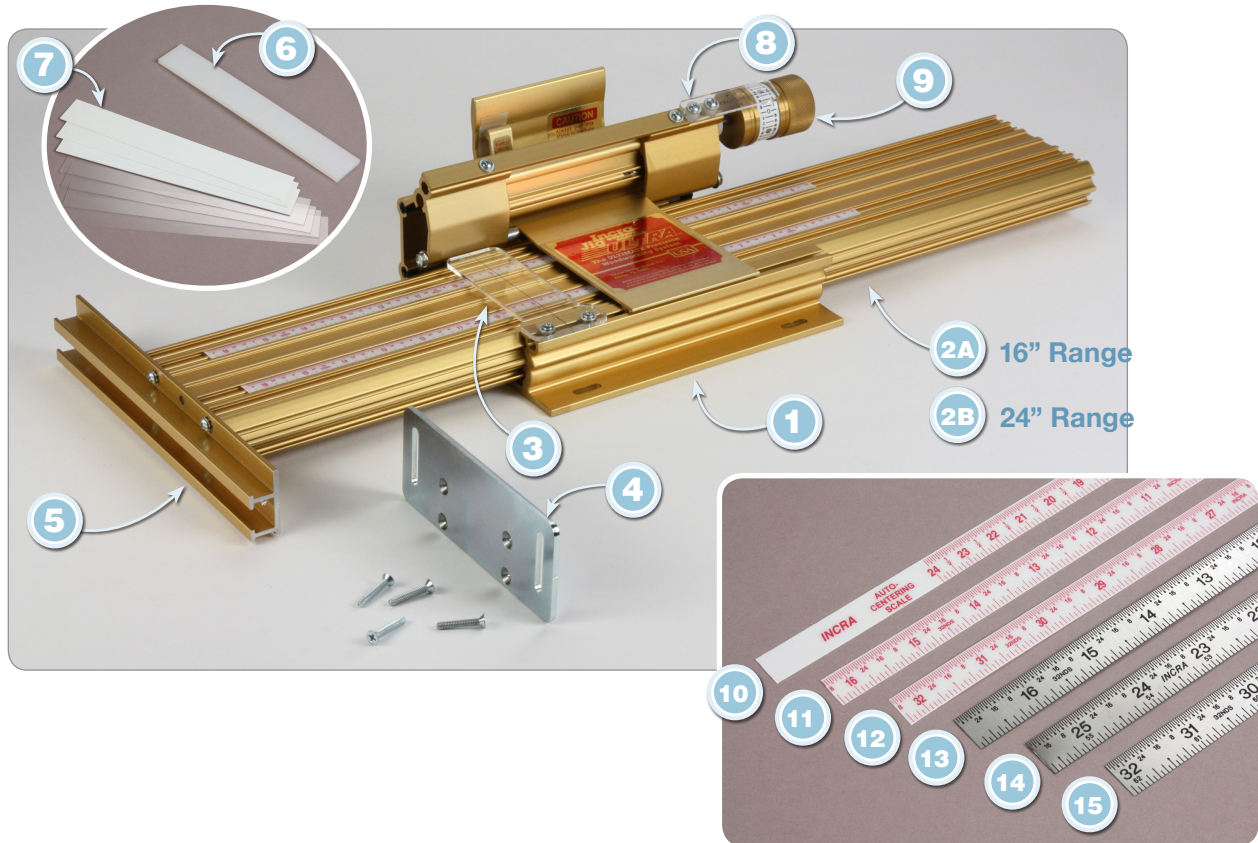

INCRA Ultra Positioner Only

INCRA PARTS & COMPONENTS/
Router Fence Systems

LIST OF COMPONENTS:

ID#	PART NUMBER	NAME OF COMPONENT	PRICE
1	PULT-700100	Ultra Base Assy	N/A
2A	PULT-700200	Ultra Carriage Assy 16" Range	N/A
2B	PULT-700300	Ultra Carriage Assy 24" Range	N/A
3	PULT-500100	Primary Hairline Cursor	\$ 8.34
4	STEELFNCMOUNT	Steel Fence Mounting Bracket w/Fasteners	\$ 12.59
5	PULT-600300	Aluminum Fence Mounting Bracket w/Fasteners	\$ 8.34
6	PULT-500700	Clamping Lever UHMW Bearing Pad	\$ 2.34
7	PULT-500300	Clamping Pressure Adjusting Shims (Assorted)	\$ 1.14

> Continued on next page for list of components.

Refer to the part number(s) when ordering. To order, go to www.incrementaltools.com or call 1-888-804-6272.

LIST OF COMPONENTS:

ID#	PART NUMBER	NAME OF COMPONENT	PRICE
8	PULT-500200	Micro Adjust Cursor	\$ 5.94
9	PULT-700500	Micro Adjust Knob w/Stud	N/A
10	PSCA-AC	Lexan Scale, Auto Centering	\$ 1.95
11	PSCA-1600S	Lexan Scale, 16"-0" (When viewed from left to right)	\$ 1.95
12	PSCA-3216S	Lexan Scale, 32"-16" (When viewed from left to right)	\$ 1.95
13	PSCA-1600SS	Stainless Steel Scale 16"-0" w/Magnetic Tape	\$ 11.94
14	PSCA-2500SS	Stainless Steel Scale 25"-0" w/Magnetic Tape	\$ 19.49
15	PSCA-3200SS	Stainless Steel Scale 32"-0" w/Magnetic Tape	\$ 20.64